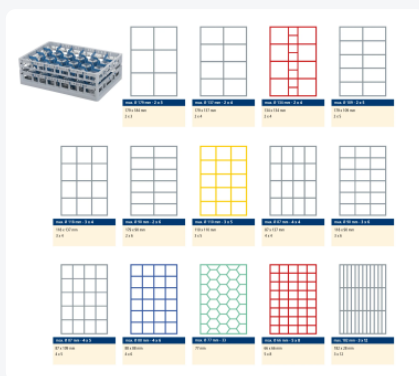

Clixrack Glass basket 600 x 400 mm black - glass height max. 145 mm - with 2 x 4 compartment division - maximum Ø glass 134mm

Product specifications

| | |
|----------------------------------|---|
| External dimensions (L x W x H) | 600 x 400 x 185 mm |
| Internal dimensions (L x W x H) | 563 x 363 x 145 mm |
| Handles | Open handles, for more comfortable carrying |
| Sidewalls | Open, for optimum washing result and a faster drying process |
| Material | PP |
| Article number | 50.CR.620.115145.08.10 |
| Color | Black |
| Bottom | Open and especially reinforced, so suitable for use in basket transport machines with transport hooks |
| Maximum glass height | 145 |
| Maximum Ø glass | 134 |

Properties

The Clixrack 50.CR.600.06 has a 2 x 3 compartment division in the basket.

The compartment division can be equipped with dividing clips to prevent damage to any handles.

Clixrack baskets with compartment divisions ensure safe transport and efficient storage of your glassware and dishes.

Clixrack dishwasher baskets can be stacked with most Euro standard stacking containers of 600 x 400 mm. Stacking containers of 400 x 300 mm can be stacked on the Clixrack baskets.

Clixrack baskets have 4-sided receptacles for color clips, intended for content indications, etc.

Clixrack baskets have receptacles on all 4 sides for color clips for labeling or content indications. Clixrack baskets are stable when stacked, even with other Euro standard containers and crates. Due to their Euro standard size, they fit perfectly on mobile frames, roll containers, or (plastic) pallets.