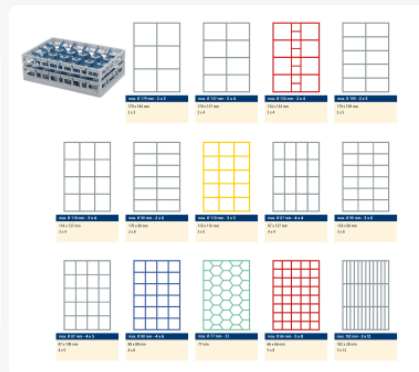

# Clixrack Glass basket 600 x 400 mm black - glass height max. 125 mm - with 4 x 6 compartment division - maximum Ø glass 88 mm

## Product specifications

External dimensions ( L x W x H)	600 x 400 x 165 mm
Internal dimensions (L x W x H)	563 x 363 x 125 mm
Handles	Open handles, for more comfortable carrying
Sidewalls	Open, for optimum washing result and a faster drying process
Material	PP
Article number	50.CR.621.125155.24.10
Color	Black
Bottom	Open and especially reinforced, so suitable for use in basket transport machines with transport hooks
Maximum glass height	125
Maximum Ø glass	88

## Properties

The Clixrack 50.CR.621.125155.24.10 has a 4 x 6 compartment division in the basket.

The compartment division can be equipped with dividing clips to prevent damage to any handles.

Clixrack baskets with compartment divisions ensure safe transport and efficient storage of your glassware and dishes.

Clixrack dishwasher baskets can be stacked with most Euro standard stacking containers of 600 x 400 mm. Stacking containers of 400 x 300 mm can be stacked on the Clixrack baskets.

Clixrack baskets have 4-sided receptacles for color clips, intended for content indications, etc.