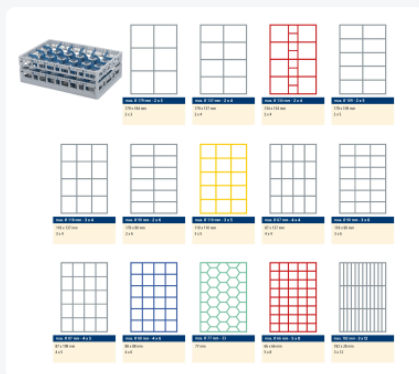

Clixrack Glass basket 600 x 400 mm black - glass height max. 115 mm - with 4 x 6 compartment division - maximum Ø glass 88 mm

Product specifications

External dimensions (L x W x H)	600 x 400 x 155 mm
Internal dimensions (L x W x H)	563 x 363 x 115 mm
Handles	Open handles, for more comfortable carrying
Sidewalls	Open, for optimum washing result and a faster drying process
Material	PP
Article number	50.CR.611.115145.24.10
Color	Black
Bottom	Open and especially reinforced, so suitable for use in basket transport machines with transport hooks
Maximum glass height	115
Maximum Ø glass	88

Properties

The Clixrack 50.CR.611.115145.24.10 has a 4 x 6 compartment division in the basket.

The compartment division can be equipped with dividing clips to prevent damage to any handles.

Clixrack baskets with compartment divisions ensure safe transport and efficient storage of your glassware and dishes.

Clixrack dishwasher baskets can be stacked with most Euro standard stacking containers of 600 x 400 mm. Stacking containers of 400 x 300 mm can be stacked on the Clixrack baskets.

Clixrack baskets have 4-sided receptacles for color clips, intended for content indications, etc.

Clixrack baskets have receptacles on all 4 sides for color clips for labeling or content indications. Clixrack baskets are stable when stacked, even with other Euro standard containers and crates. Due to their Euro standard size, they fit perfectly on mobile frames, roll containers, or (plastic) pallets.