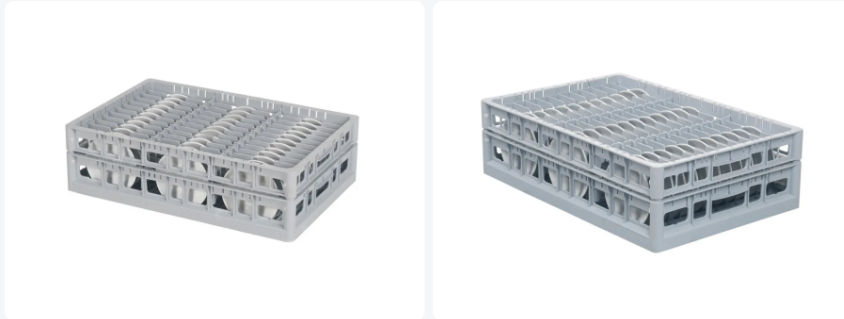

Clixrack 600 Saucer basket - 36 saucers

Product specifications

External dimensions (L x W x H)	600 x 400 x 210 mm
Handles	Open handles in lower basket and upper frame, for more comfortable carrying
Sidewalls	Open, for optimum washing result and a faster drying process
Material	PP
Article number	50.CR.620.P.36
Color	Grey
Bottom	Open and especially reinforced, so suitable for use in basket transport machines with transport hooks
Max. plate diameter	182
Maximum depth plate (D)	28

Properties

Clixrack 600 dishwasher baskets are stably stackable with most Euronorm 600 x 400 mm stacking bins. 400 x 300 mm stacking bins may be stacked on the Clixrack 600

The saucer basket is suitable to contain 36 saucers

Clixrack dishwasher basket has slots on four sides for colour clips, intended for content labelling etc.

Clixrack 600 dishwasher baskets fit on roll containers with dimensions of 600 x 800 mm, on 800 x 600 mm half Euro-pallets, on 1200 x 800 mm Euro-pallets and on 1200 x 1000 mm Industrial pallets

Two Clixrack 600 saucer baskets have the same capacity as three Clixrack 600 coffee cup baskets (= 72 pieces)

Description

Clixrack baskets can be stacked stably together, also with other Euro-standard containers and crates. Due to their Euro-standard size, they fit perfectly on mobile bases, roll containers, or (plastic) pallets. Because Clixrack baskets are equipped with suitable plastic dividers, the fragile contents are well protected. The open construction of the basket ensures optimal rinsing results and a faster drying process. In short: cost-effective cleaning, safe transportation, and space-saving storage of glassware and dishes can now be achieved with one basket.