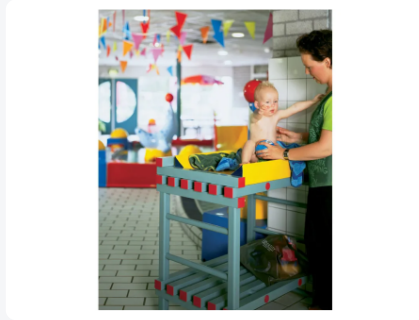

## Product specifications

External dimensions ( L x W x H)  
950 x 600 x 950 mm

Material PVC

Article number KRCO

Temperature range  
-40°C to +80°C

Color Green

## Description

Introducing our plastic baby changing table, designed specifically for wet environments. Measuring 950 x 600 x H 850/950 mm, this versatile piece of furniture is both convenient and practical. Its compact size makes it easy to move around, allowing you to adapt your space as needed.

Crafted from corrosion-resistant materials, you can trust that this changing table will withstand the challenges of everyday use. The included frame is tailored to fit a changing pad measuring 790 x 500 mm, providing a comfortable and secure surface for diaper changes.