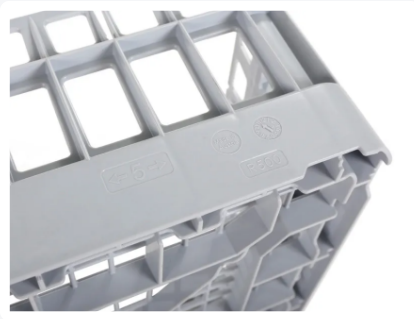

Article number: 50.R.500

Printing possible

Bistro basket R500 - 500 x 500 x H 174 mm

Product specifications

External dimensions (L x W x H)	500 x 500 x 174 mm
Internal dimensions (L x W x H)	460 x 460 x 150 mm
Sidewalls	Open, for optimum washing result and a faster drying process
Material	PP
Article number	50.R.500
Weight (kg)	2,5 kg
Temperature range	-30°C to +80°C
Color	Grey
Bottom	Open
European Article Number	7424903360314

Properties

Bistro Basket 50.R.500 can be equipped with cutlery cup, glass insert rack and plate insert rack, and is therefore suitable for loading with cutlery, glassware and dishes

Matching accessories